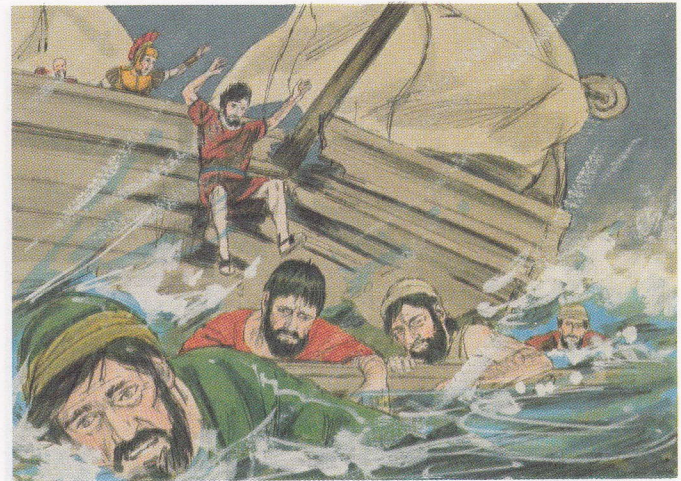

12 He ordered, "If you can swim, swim for shore now! If you cannot swim, hold to boards or pieces of the ship!" In this way everyone was able to get to the shore safely.