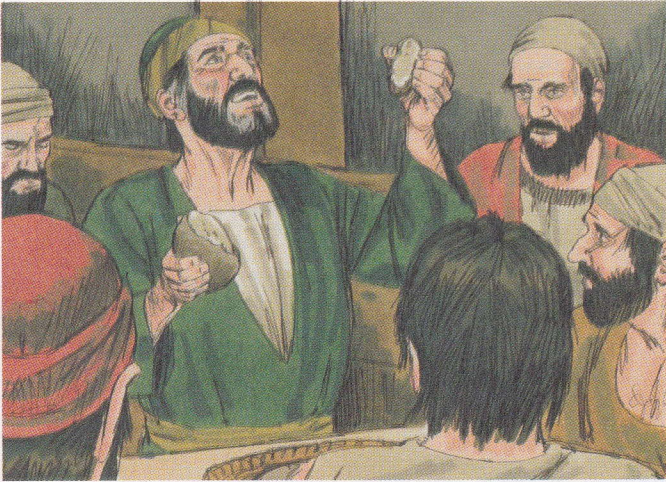

Shipwreck on Malta

1 The ship carrying Paul and the other prisoners to Italy was caught in a terrible storm.

2 About midnight on the fourteenth day, the sailors sensed that land was nearby. When they first measured the water, it was a hundred and twenty feet deep.

3 A short time later they measured it again. Now it was just ninety feet deep. They were afraid they would be thrown against rocks, so they dropped four anchors and prayed.

4 Some of the sailors attempted to escape from the ship. They pretended they were going to lower some anchors. But in fact they were trying to lower the lifeboat.

5 Paul said to the Roman centurion, "Unless these men stay with the ship, you cannot be saved!" So the soldiers cut the ropes that held the lifeboat and let it fall away.

6 Just before dawn Paul urged them all to eat. "You have gone without food for fourteen days. I urge you now to eat. You need the strength! Not one of you will be harmed."

7 After he said this, he took some bread and gave thanks to God in front of them all. Then he broke it and began to eat. They were all encouraged and ate some food themselves.

8 When daylight came, they could not recognize the land, but they saw a bay with a sandy beach. They decided to run the ship aground on the beach if they could.