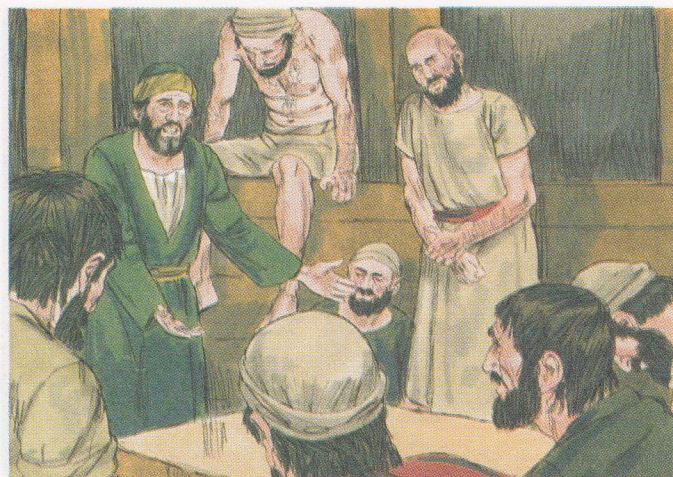

Shipwreck on Malta

1 The ship carrying Paul and the other prisoners to Italy was caught in a terrible storm.

2 About midnight on the fourteenth day, the sailors sensed that land was nearby. When they first measured the water, it was a hundred and twenty feet deep.

3 A short time later they measured it again. Now it was just ninety feet deep. They were afraid they would be thrown against rocks, so they dropped four anchors and prayed.

4 Some of the sailors attempted to escape from the ship. They pretended they were going to lower some anchors. But in fact they were trying to lower the lifeboat.

5 Paul said to the Roman centurion, "Unless these men stay with the ship, you cannot be saved!" So the soldiers cut the ropes that held the lifeboat and let it fall away.

6 Just before dawn Paul urged them all to eat. "You have gone without food for fourteen days. I urge you now to eat. You need the strength! Not one of you will be harmed."

7 After he said this, he took some bread and gave thanks to God in front of them all. Then he broke it and began to eat. They were all encouraged and ate some food themselves.

8 When daylight came, they could not recognize the land, but they saw a bay with a sandy beach. They decided to run the ship aground on the beach if they could.